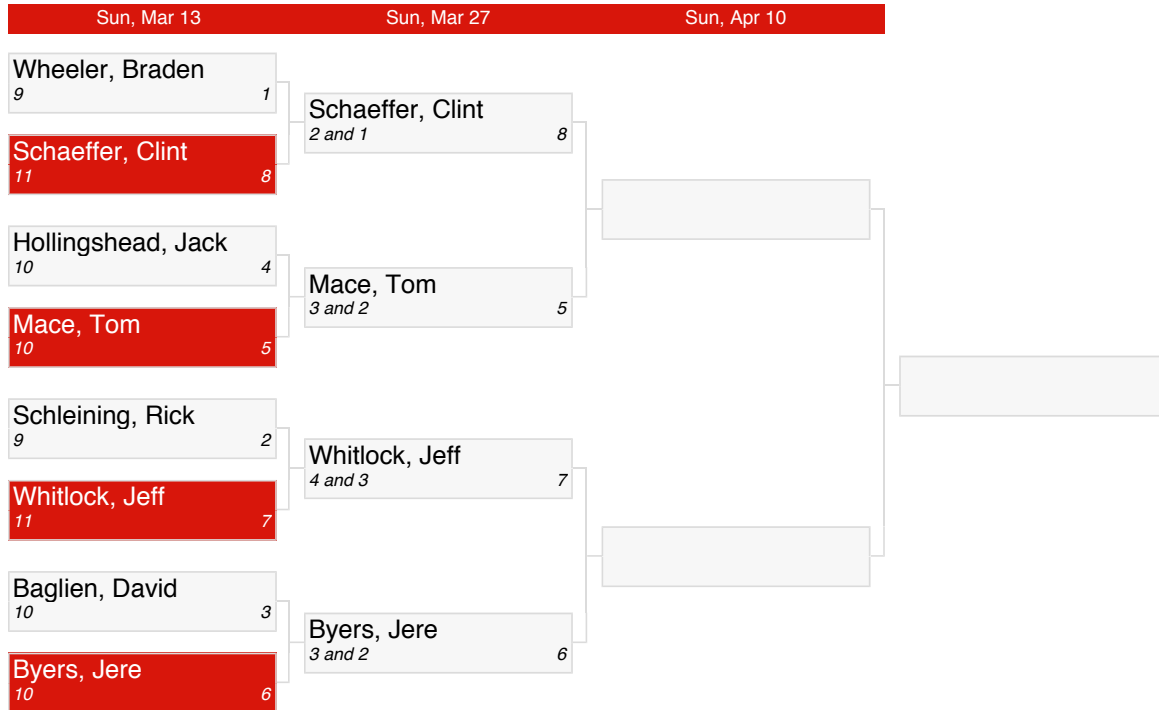

Match Play Championship 2022

A FLIGHT (5.7 & UNDER)

Match Play Championship 2022

B FLIGHT (5.8-8.5)

Match Play Championship 2022

C FLIGHT (8.6-10.8)

Match Play Championship 2022

D FLIGHT (10.9 & OVER)