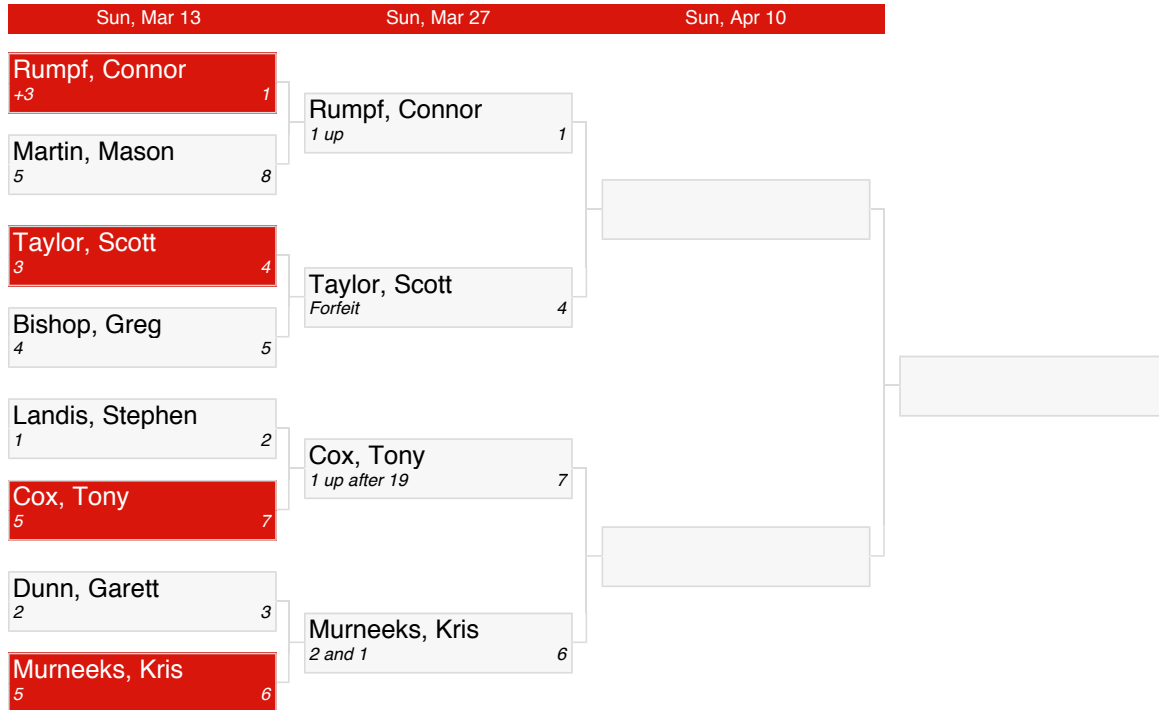

Match Play Championship 2022

A FLIGHT (5.7 & UNDER)

Match Play Championship 2022

B FLIGHT (5.8-8.5)

Match Play Championship 2022

C FLIGHT (8.6-10.8)

Match Play Championship 2022

D FLIGHT (10.9 & OVER)