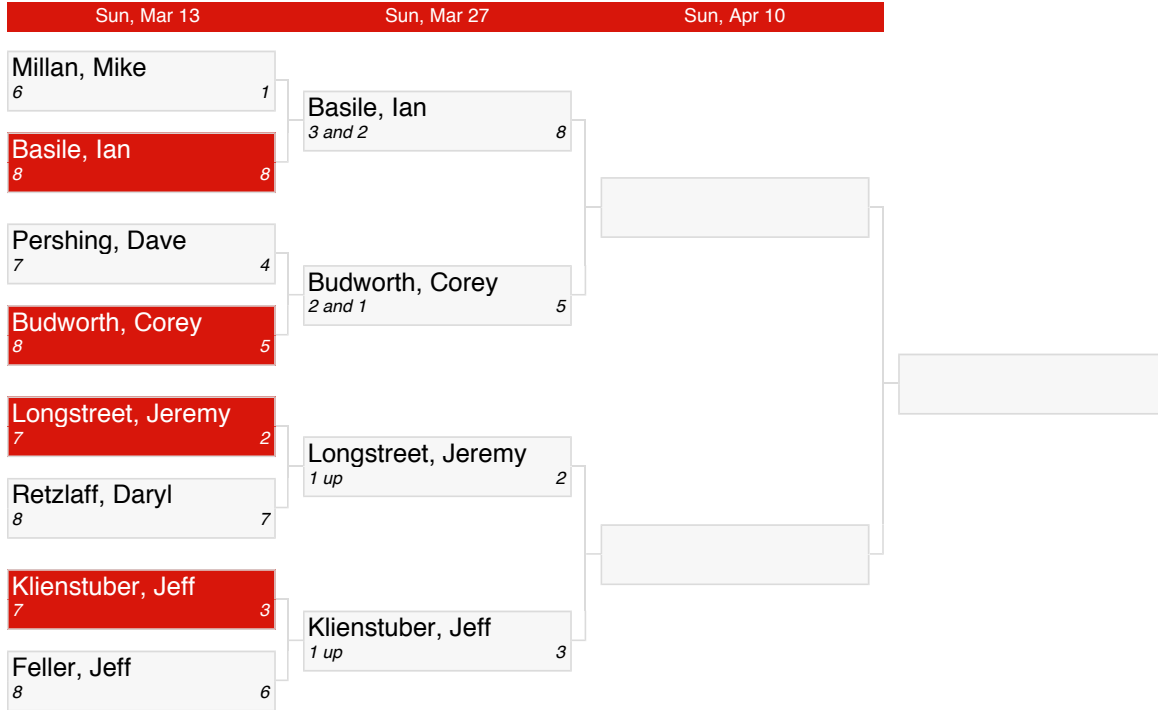

Match Play Championship 2022

A FLIGHT (5.7 & UNDER)

Match Play Championship 2022

B FLIGHT (5.8-8.5)

Match Play Championship 2022

C FLIGHT (8.6-10.8)

Match Play Championship 2022

D FLIGHT (10.9 & OVER)