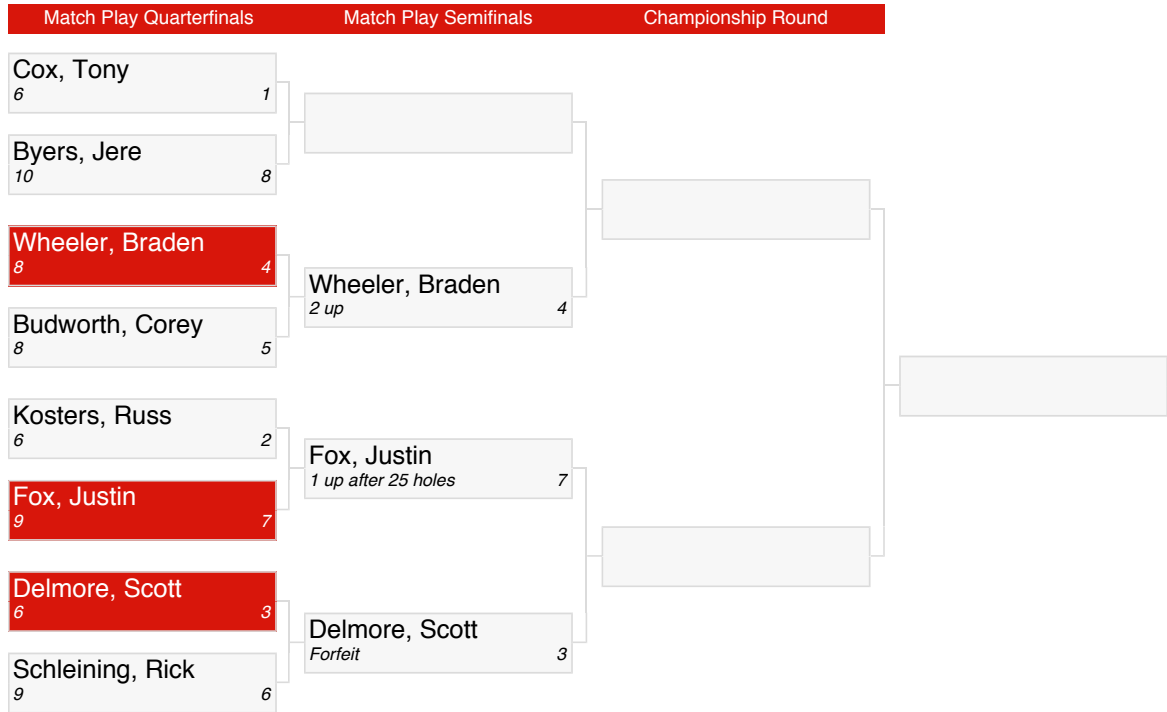

Match Play Championship 2023

WINTER RULES

A FLIGHT (5 & UNDER)

Match Play Championship 2023

WINTER RULES

B FLIGHT (6-10)

Match Play Championship 2023

WINTER RULES