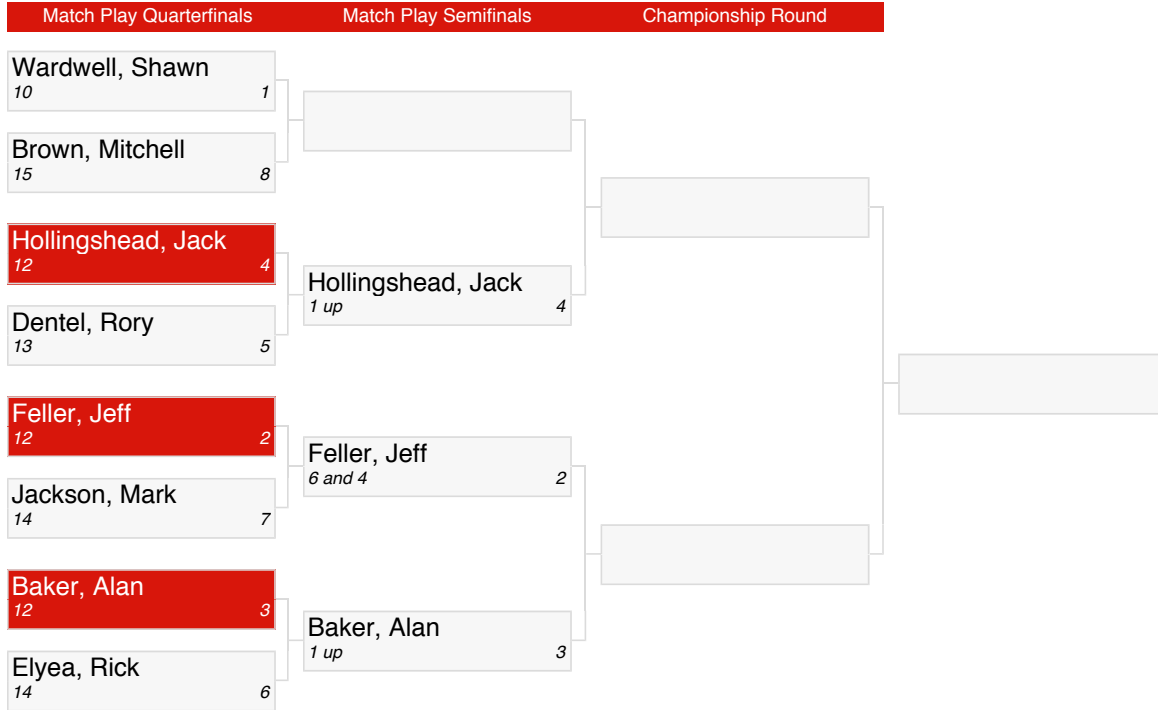

Match Play Championship 2023

WINTER RULES

C FLIGHT (10-15)