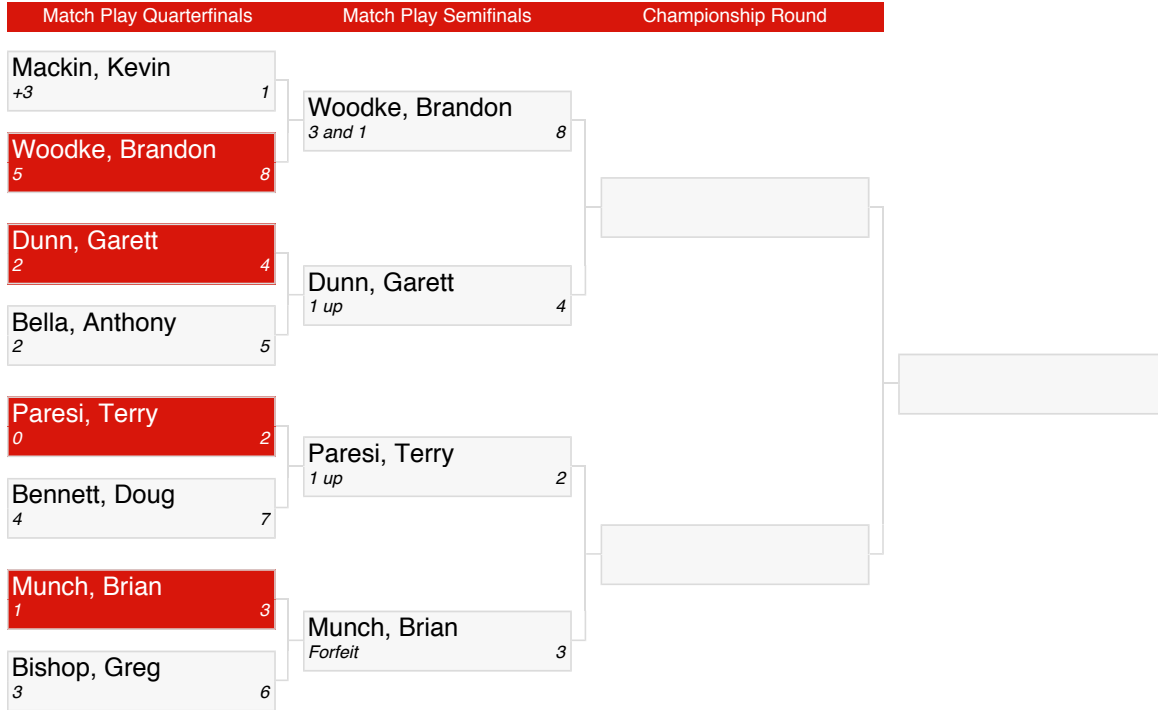

Match Play Championship 2023

WINTER RULES

A FLIGHT (5 & UNDER)

Match Play Championship 2023

WINTER RULES

B FLIGHT (6-10)

Match Play Championship 2023

WINTER RULES