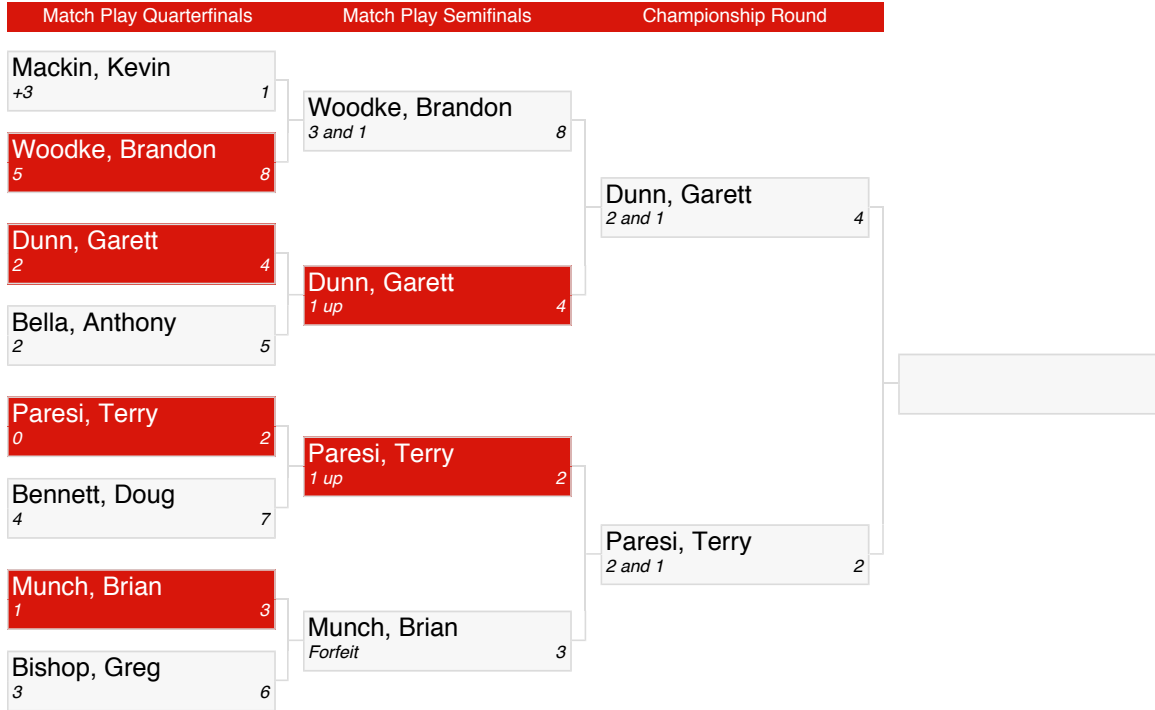

Match Play Championship 2023

WINTER RULES

A FLIGHT (5 & UNDER)

Match Play Championship 2023

WINTER RULES

B FLIGHT (6-10)

Match Play Championship 2023

WINTER RULES