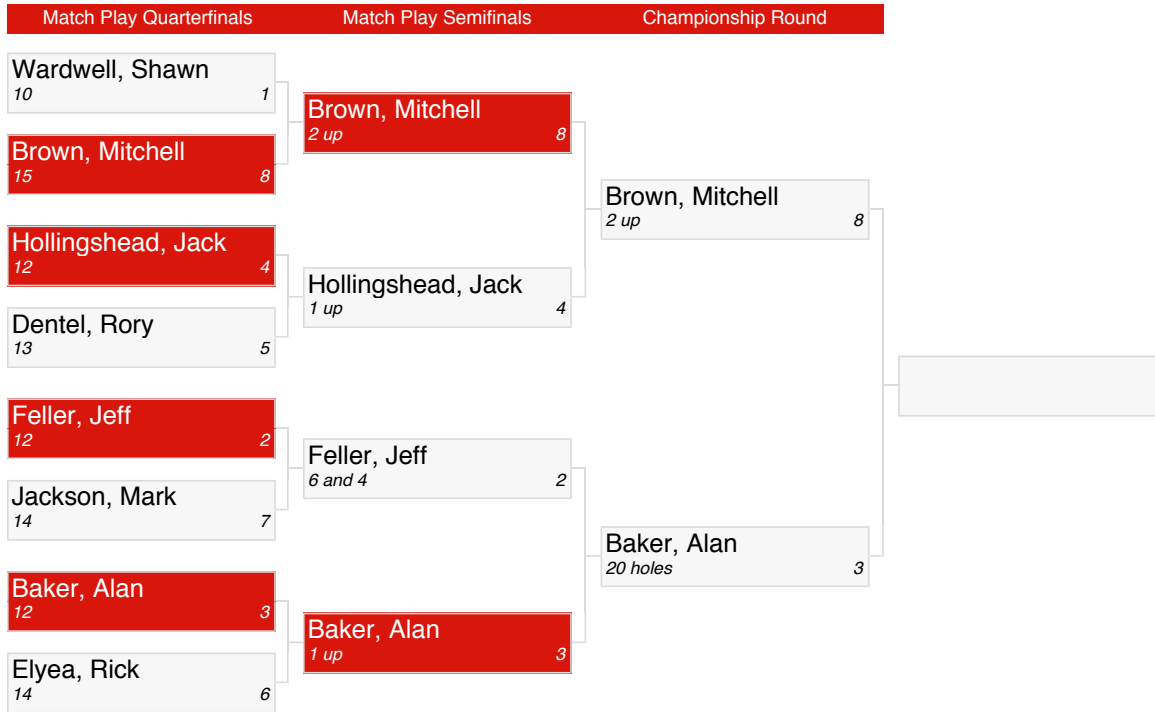

Match Play Championship 2023

WINTER RULES

C FLIGHT (10-15)