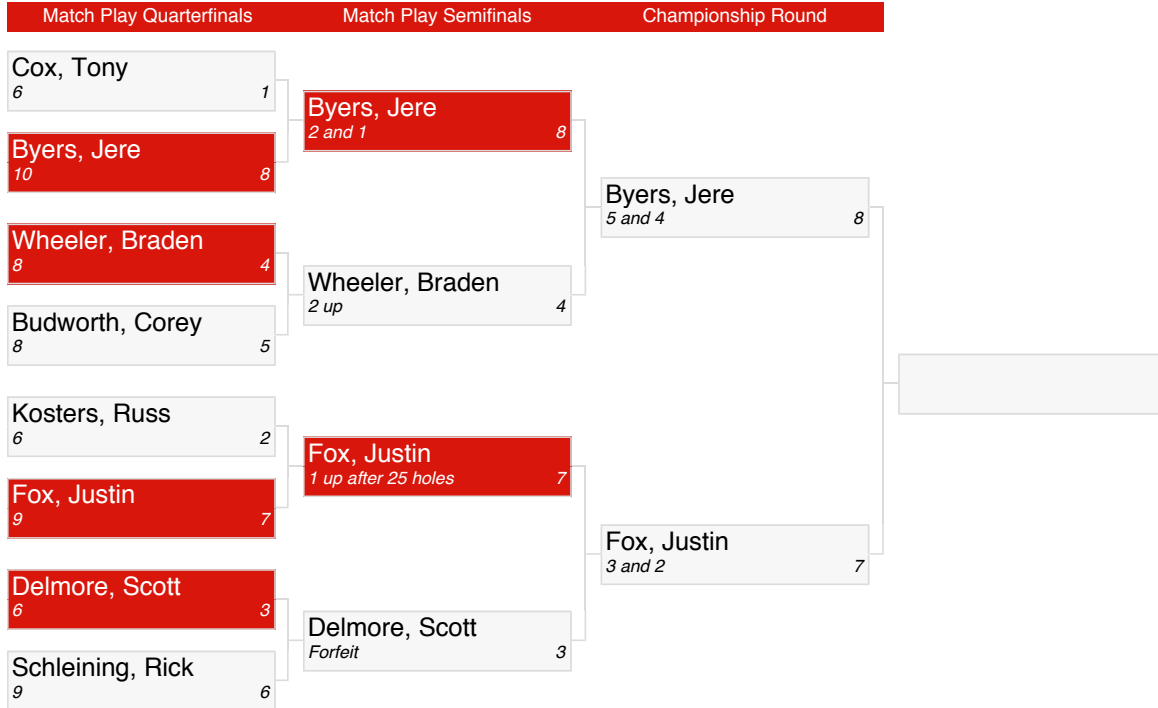

Match Play Championship 2023

WINTER RULES

A FLIGHT (5 & UNDER)

Match Play Championship 2023

WINTER RULES

B FLIGHT (6-10)

Match Play Championship 2023

WINTER RULES

C FLIGHT (10-15)

Match Play Championship 2023

WINTER RULES

D FLIGHT (16 & OVER)